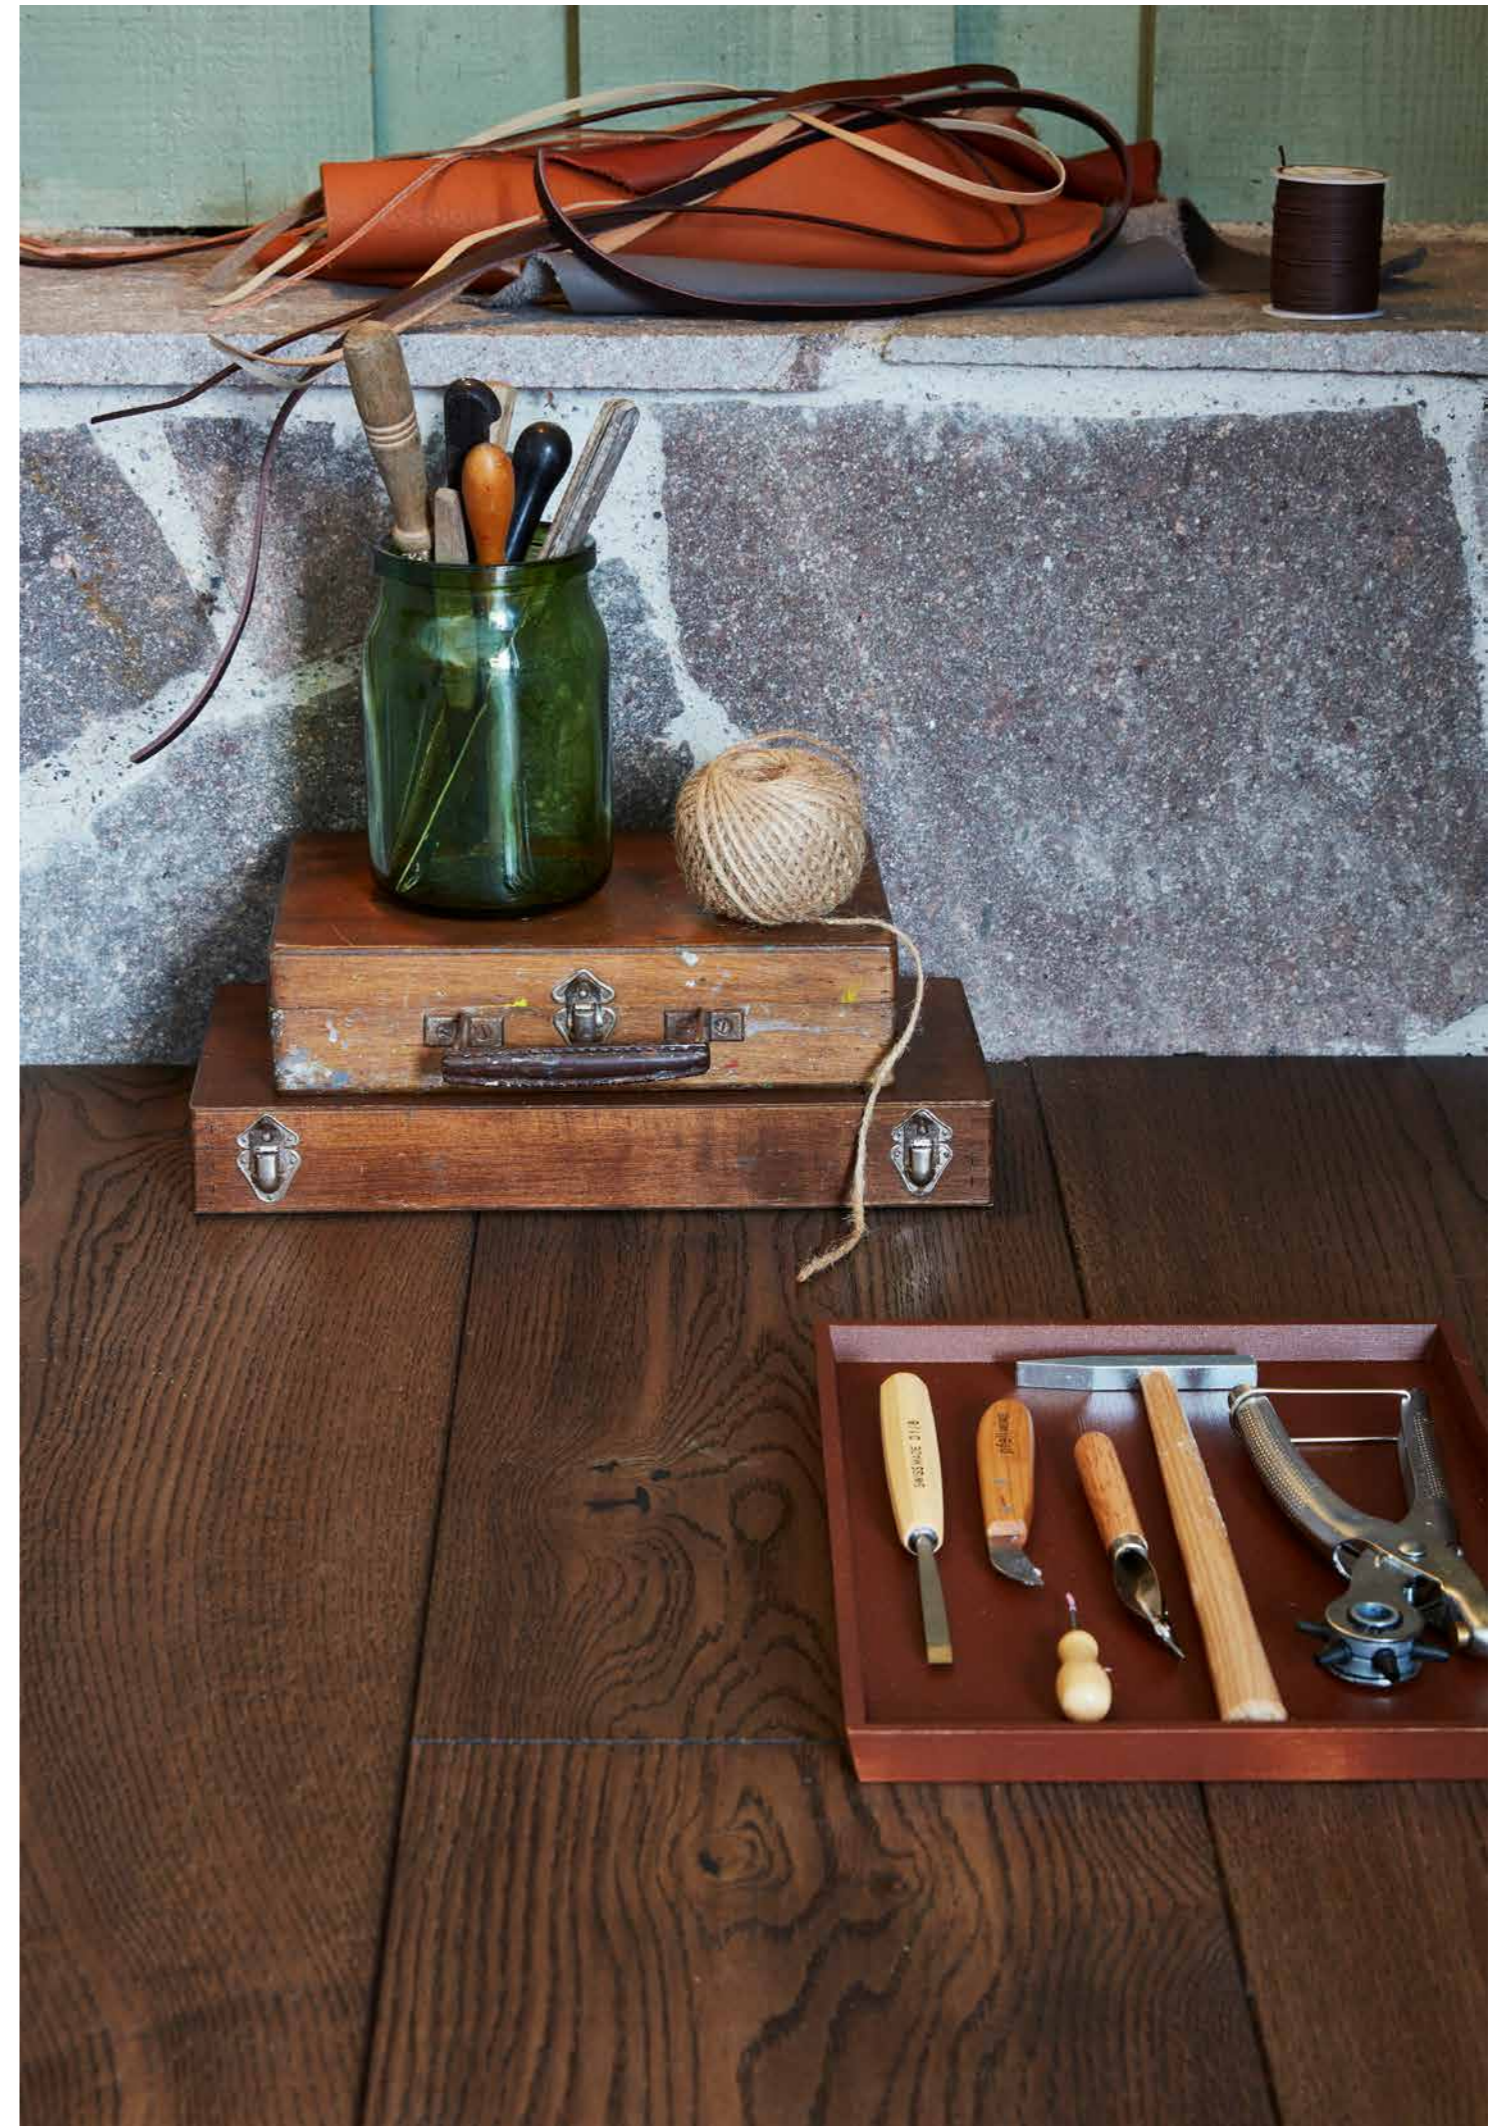

Unicopark Oak Fulvo Handcrafted

FULVO *Handcrafted*

Fulvo – Italian for ‘warm yellowish-brown, tawny’ – makes the room shine and creates harmonious interactions with its environment. Its interplay with light brings out all its facets, and opens up your room for a sense of natural friendliness.