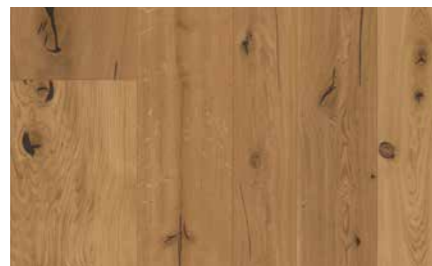

CAFFÈ

Oak in a rustic grading, deep brushed, beveled - 4 sides, natural oiled

UNICOPARK *Handcrafted*

AVORIO *Handcrafted*

Oak in a rustic grading, deep brushed, beveled - 4 sides, natural oiled and with a Handcrafted surface treatment