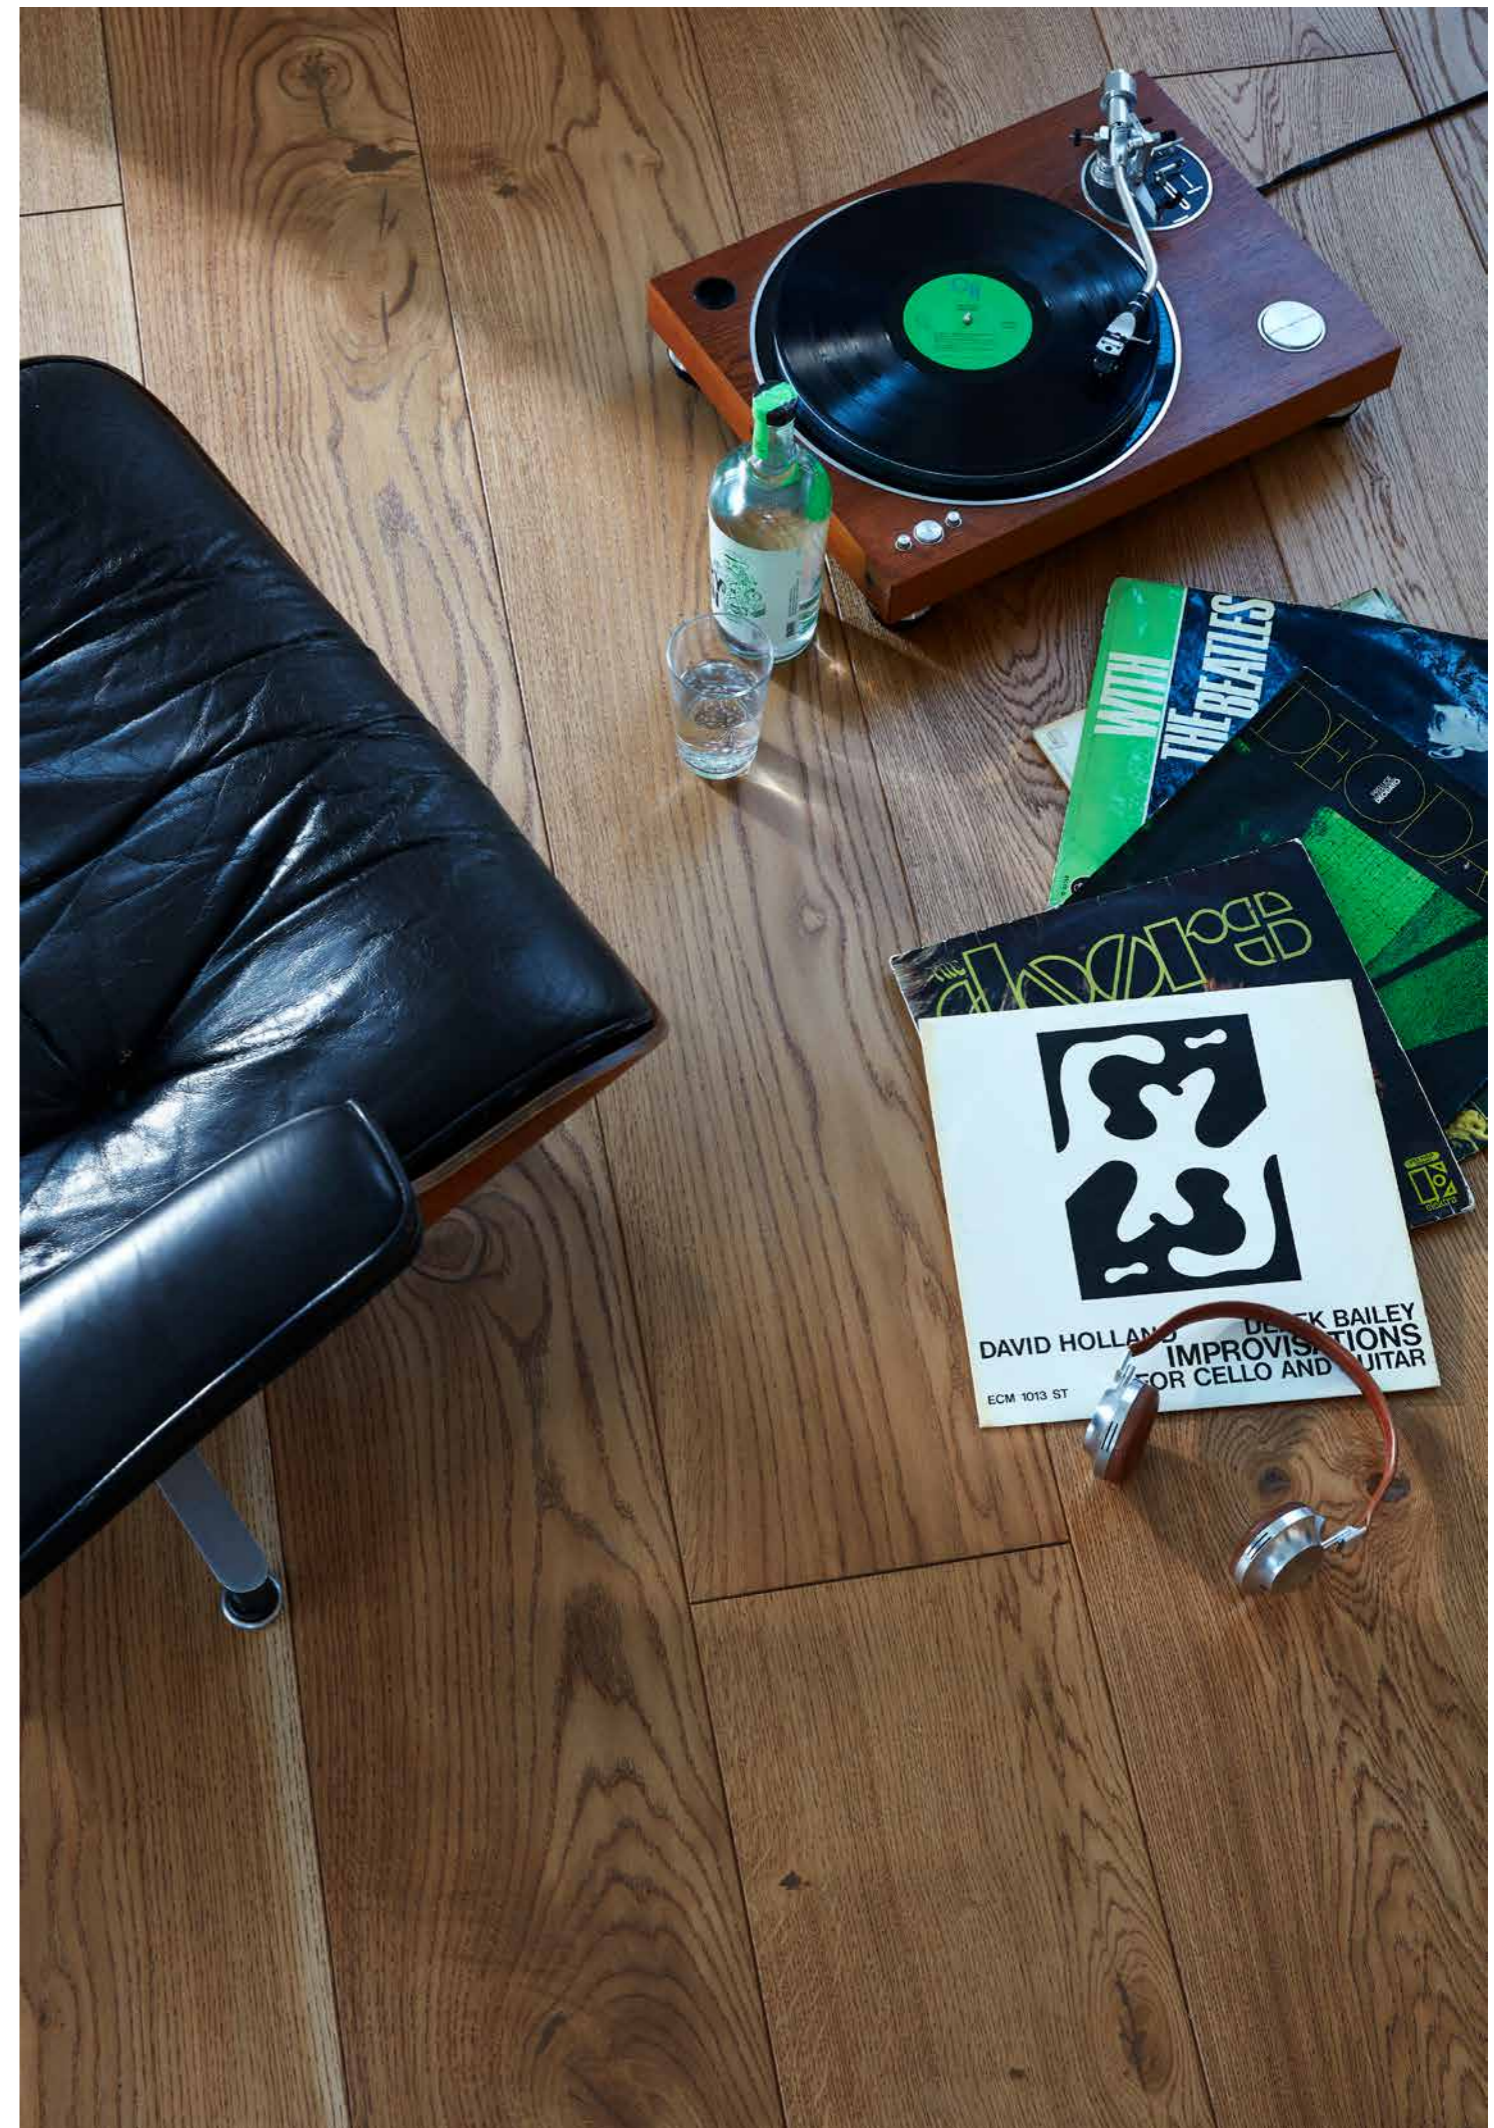

Unicopark Oak Gold

GOLD

This shade brings inviting warmth and adds a comfortable note to every room. Hardly any other wood colour combines exclusivity and natural character so perfectly as Oak Gold.