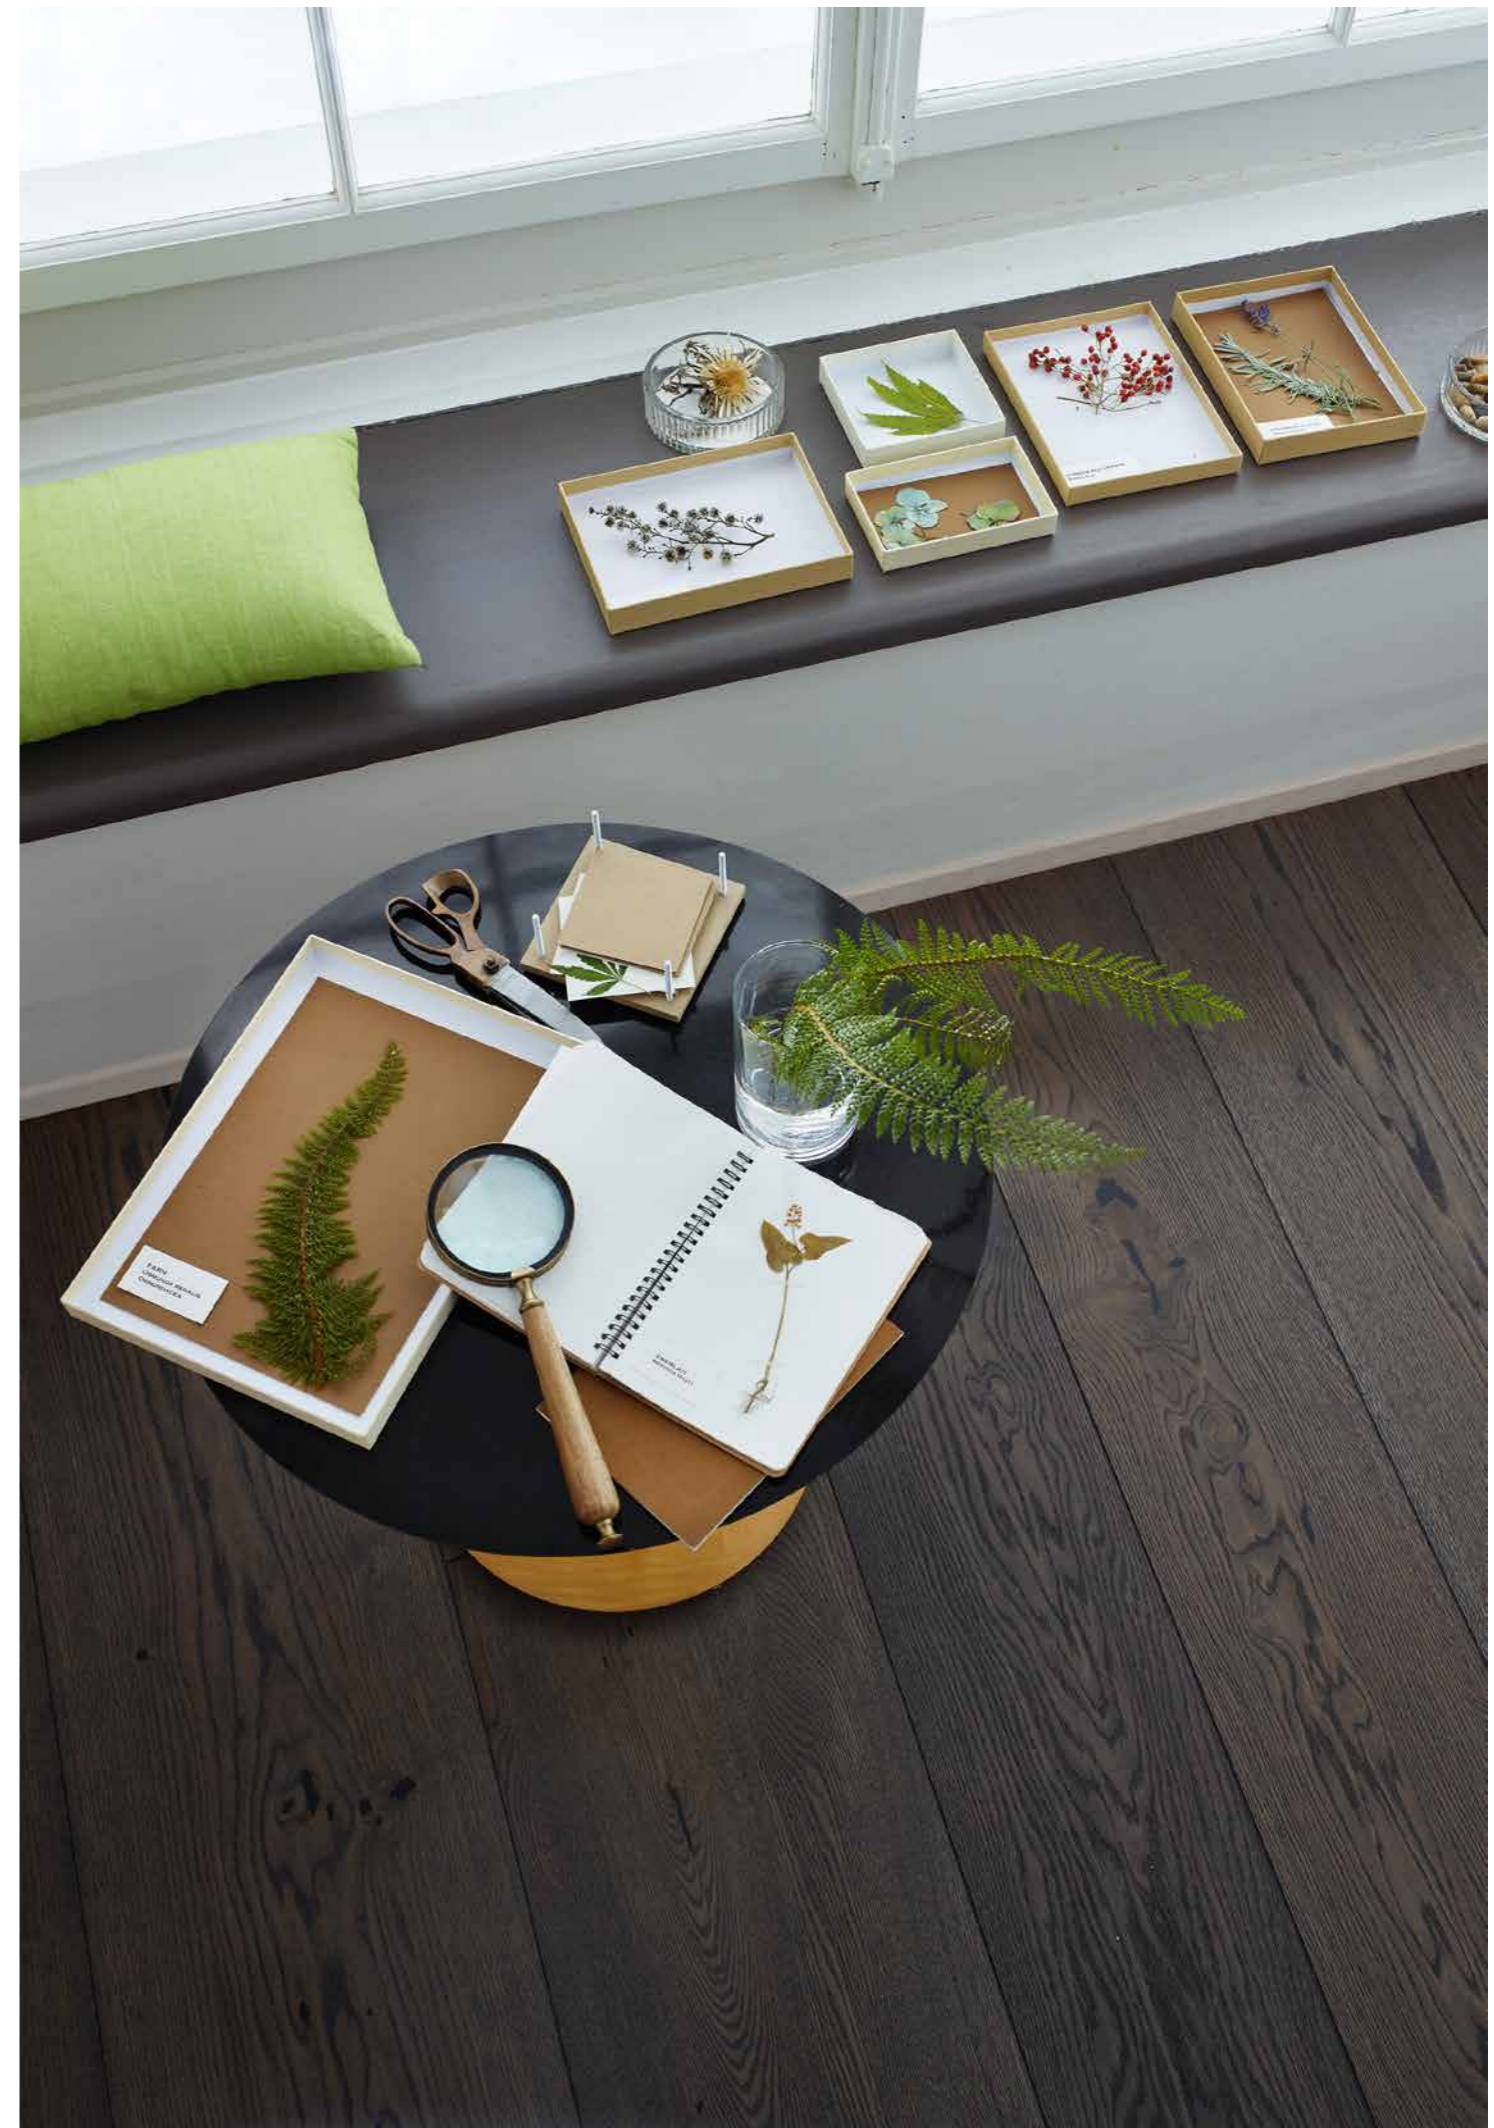

Unicopark Oak Caffè

CAFFÈ

The elegant brown Caffè colour smoothly embraces the room and permeates it with a sense of inviting comfort. With its expressiveness and refined look, this powerful tone delivers inspiration and stylish comfort.