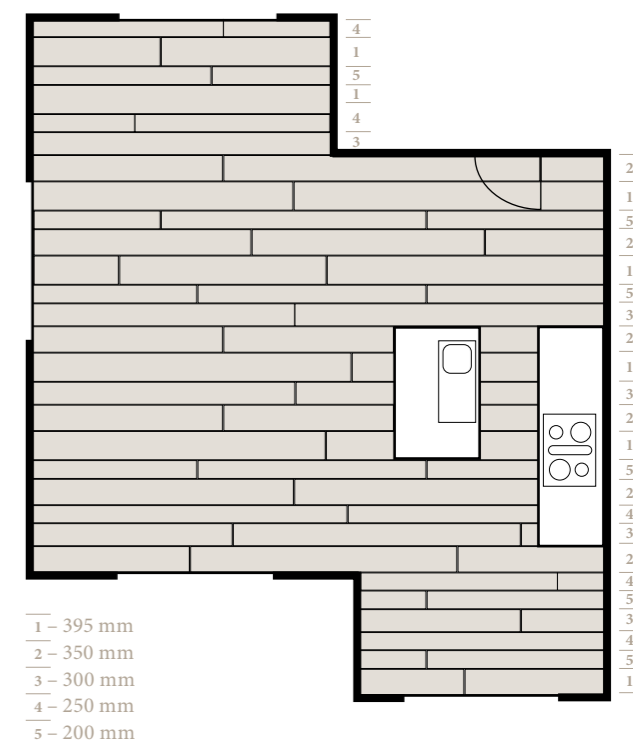

2 FLOOR PLAN & DESIGN

Your contact person for the installation of parquet sends us the floor plan of your room, and our experts develop a possible laying pattern, taking into account the room's conditions. This results in an optimal interplay of different lengths and widths of planks.

Floor plan example
scale 1:100