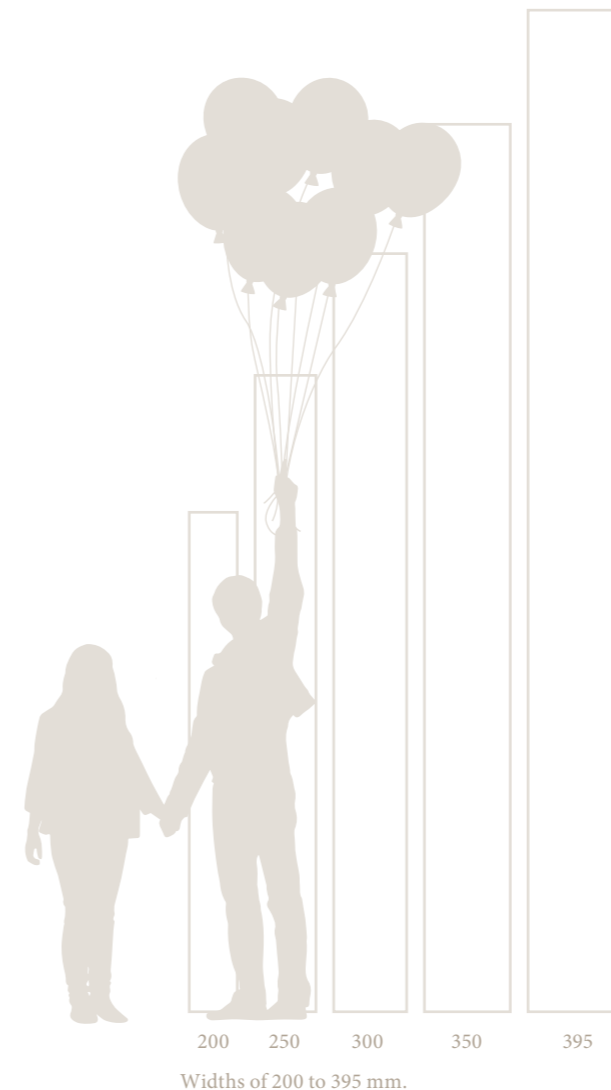

Thanks to its impressive formats, the carefully selected oak wood and the precision-processing of the material, Unicopark highlights the character of exclusive and spacious rooms.

Natural and spacious

Planks of different widths and lengths of up to four metres interplay to create a unique atmosphere. This plank format creates accents in larger rooms and visually expands smaller ones. A single Unicopark plank covers enough surface area to accentuate the spectacular natural structure and diverse character of the wood: from calm to rustic. This way, the floor, as the biggest piece of furniture in the room, gets the attention it deserves.