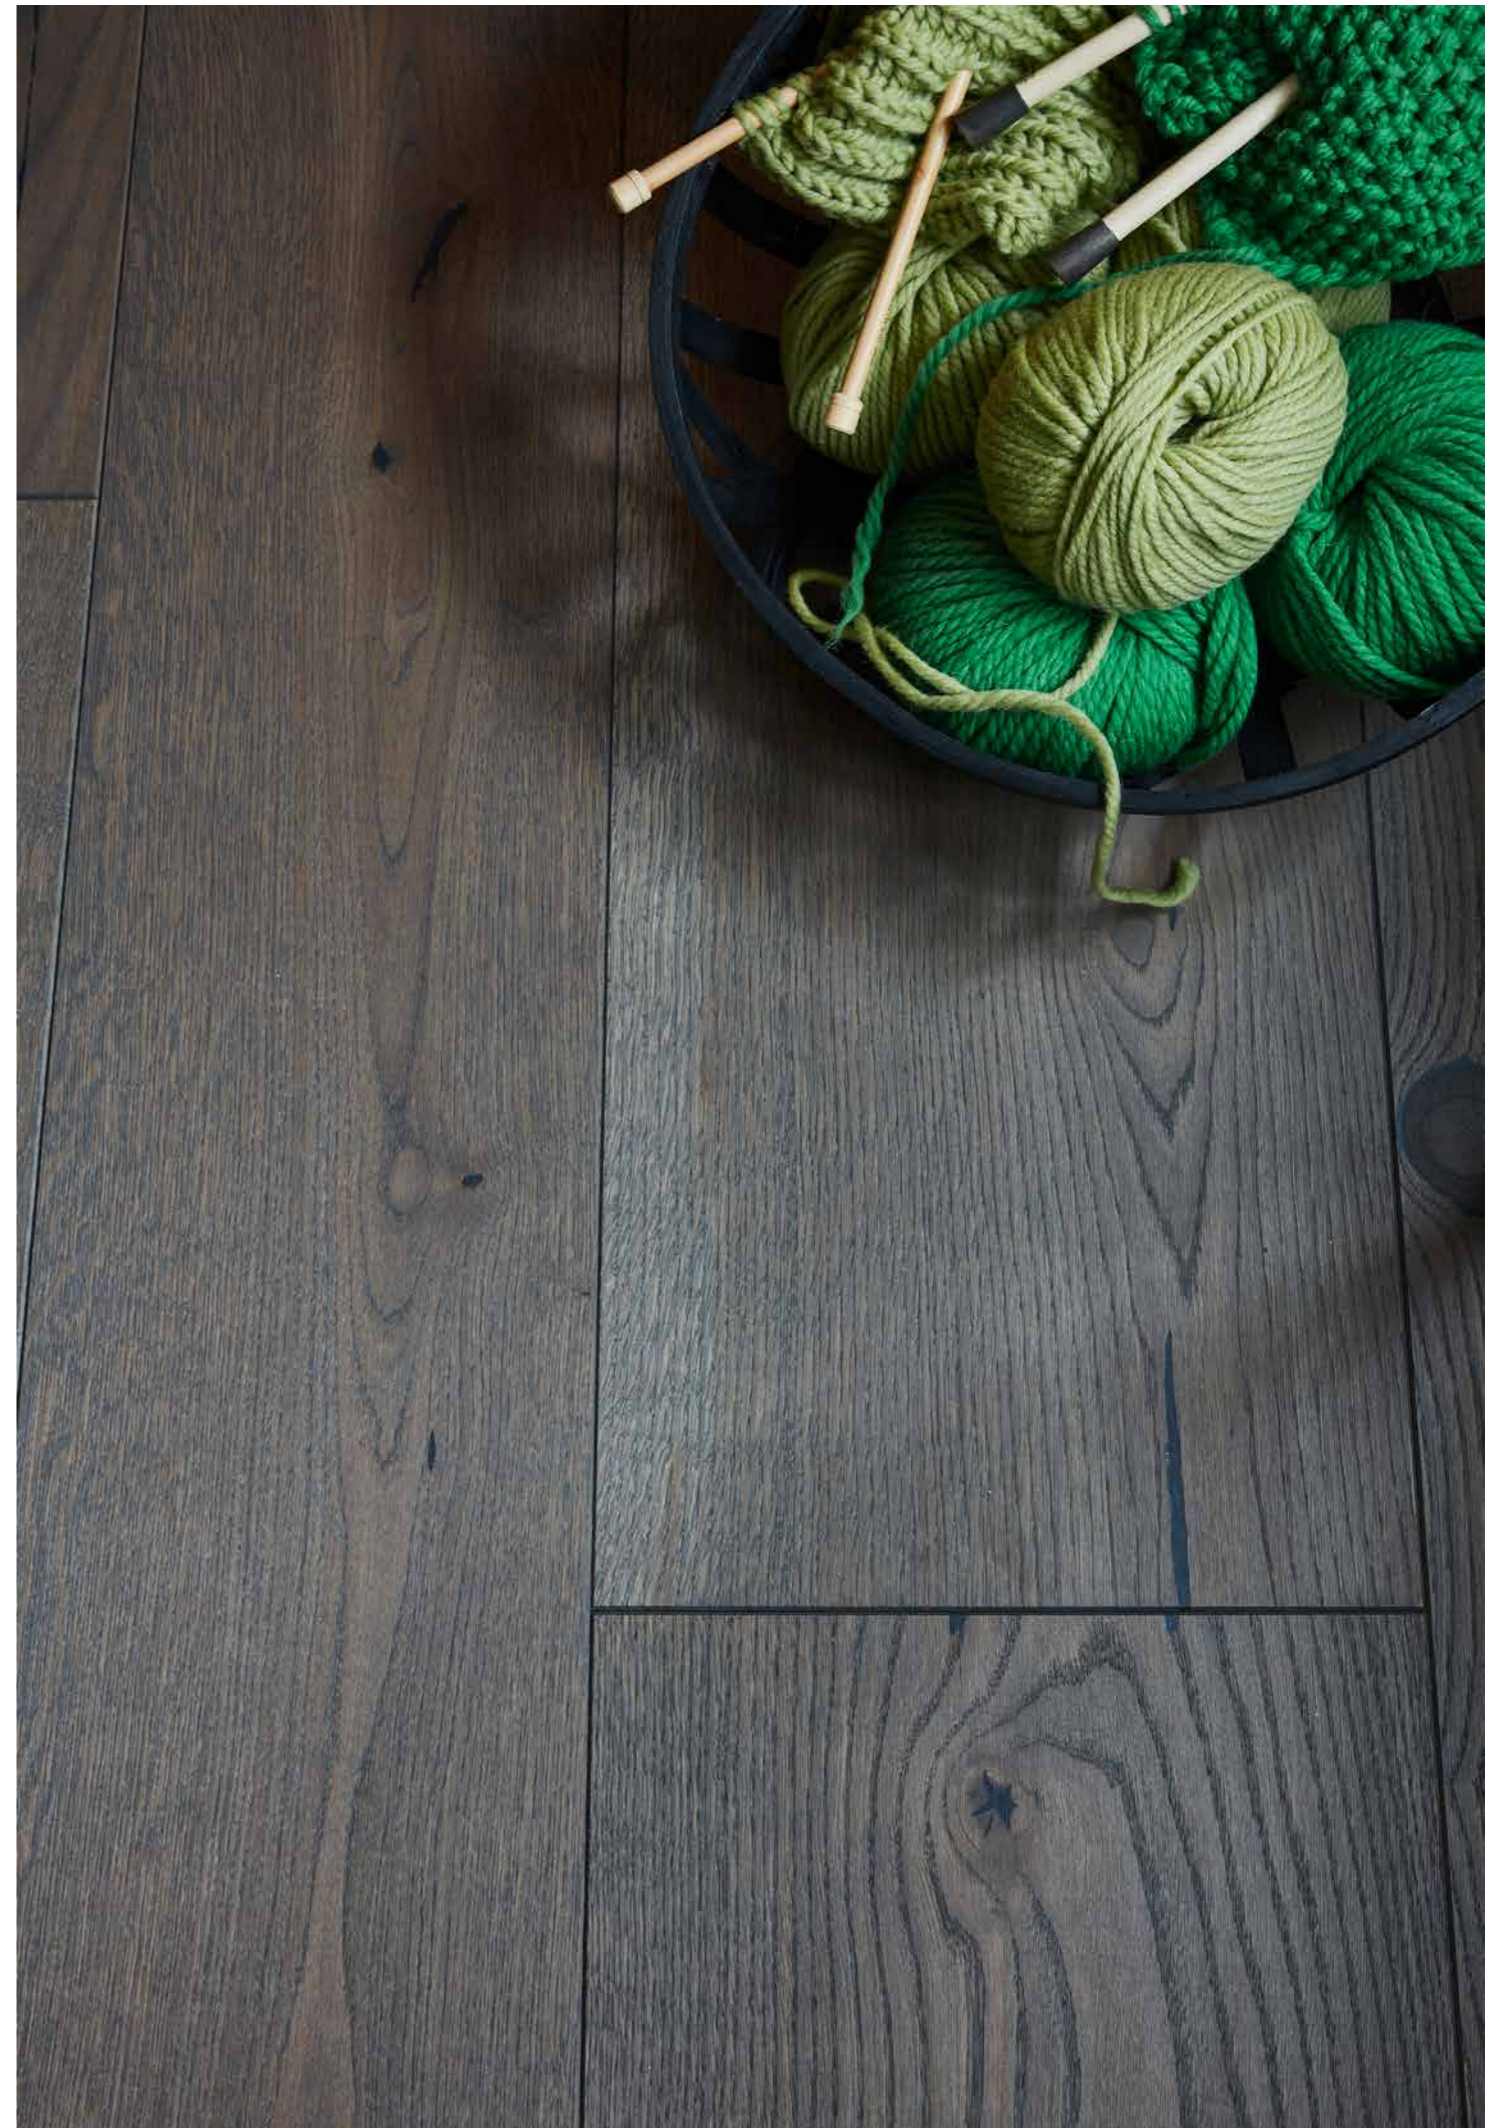

Unicopark Oak Fumo

FUMO

Like smoke, this balanced colour sweeps the room, and appears striking and calm at the same time. This is what makes Fumo so versatile: it is a shade that combines calm and composure with inspiring energy.