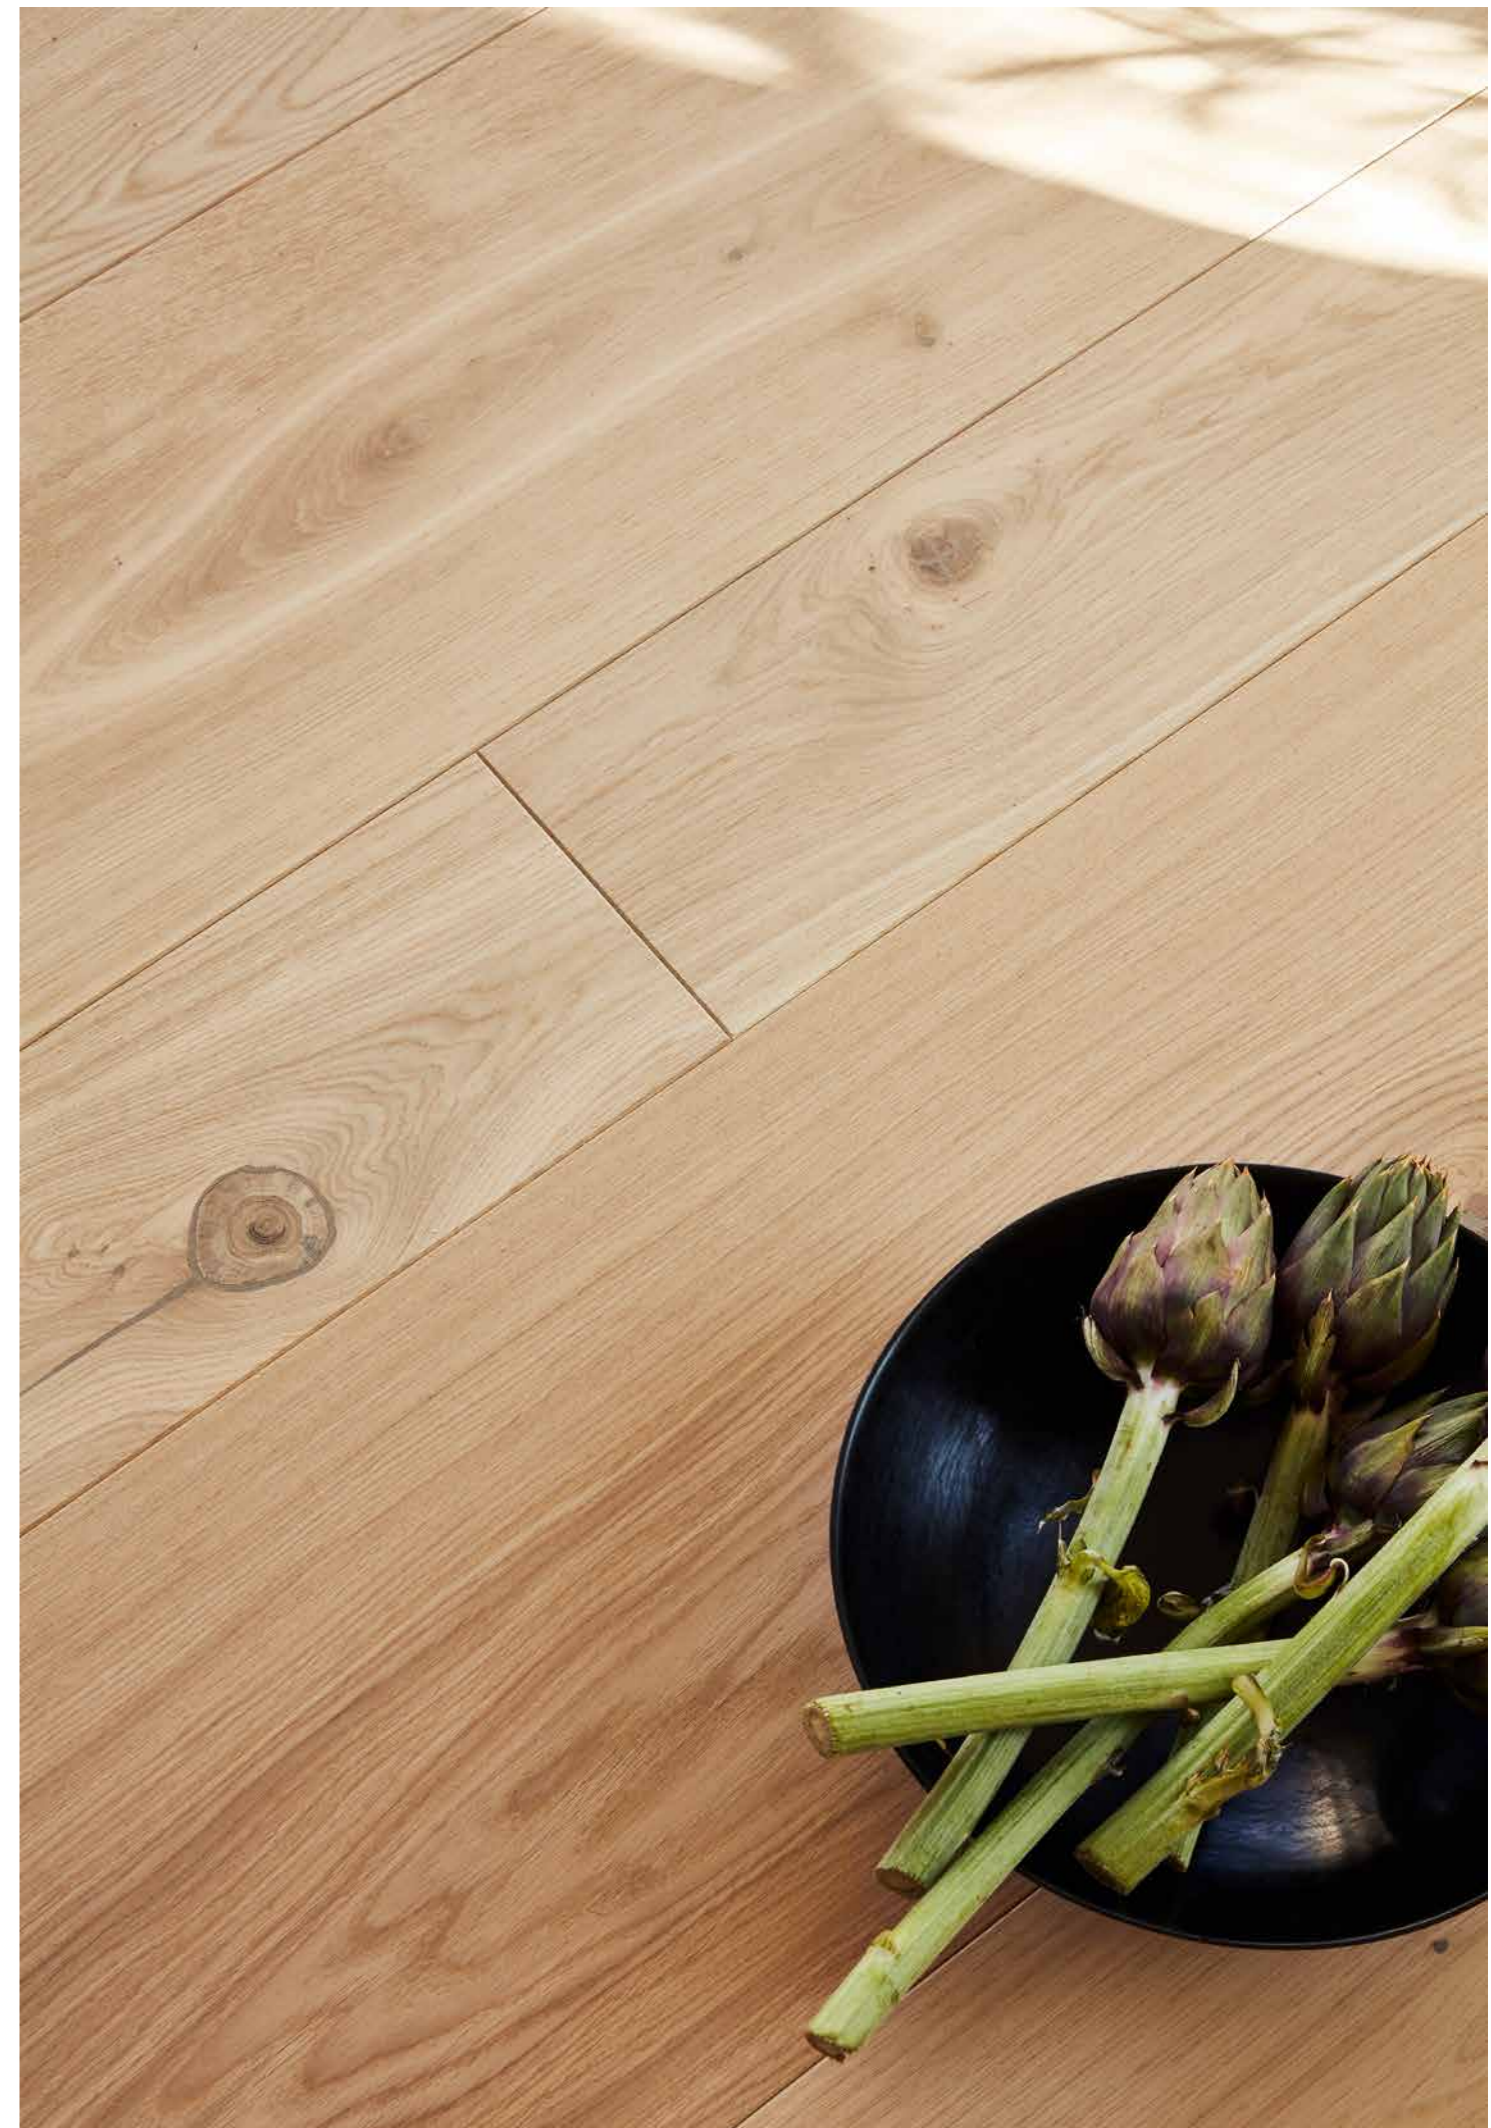

Unicopark Oak Avorio & Avorio Handcrafted

AVORIO *(Handcrafted)*

Elegant and discreet, the ivory-coloured wood brings brightness to interior spaces. Avorio suits every room and creates a balanced atmosphere.